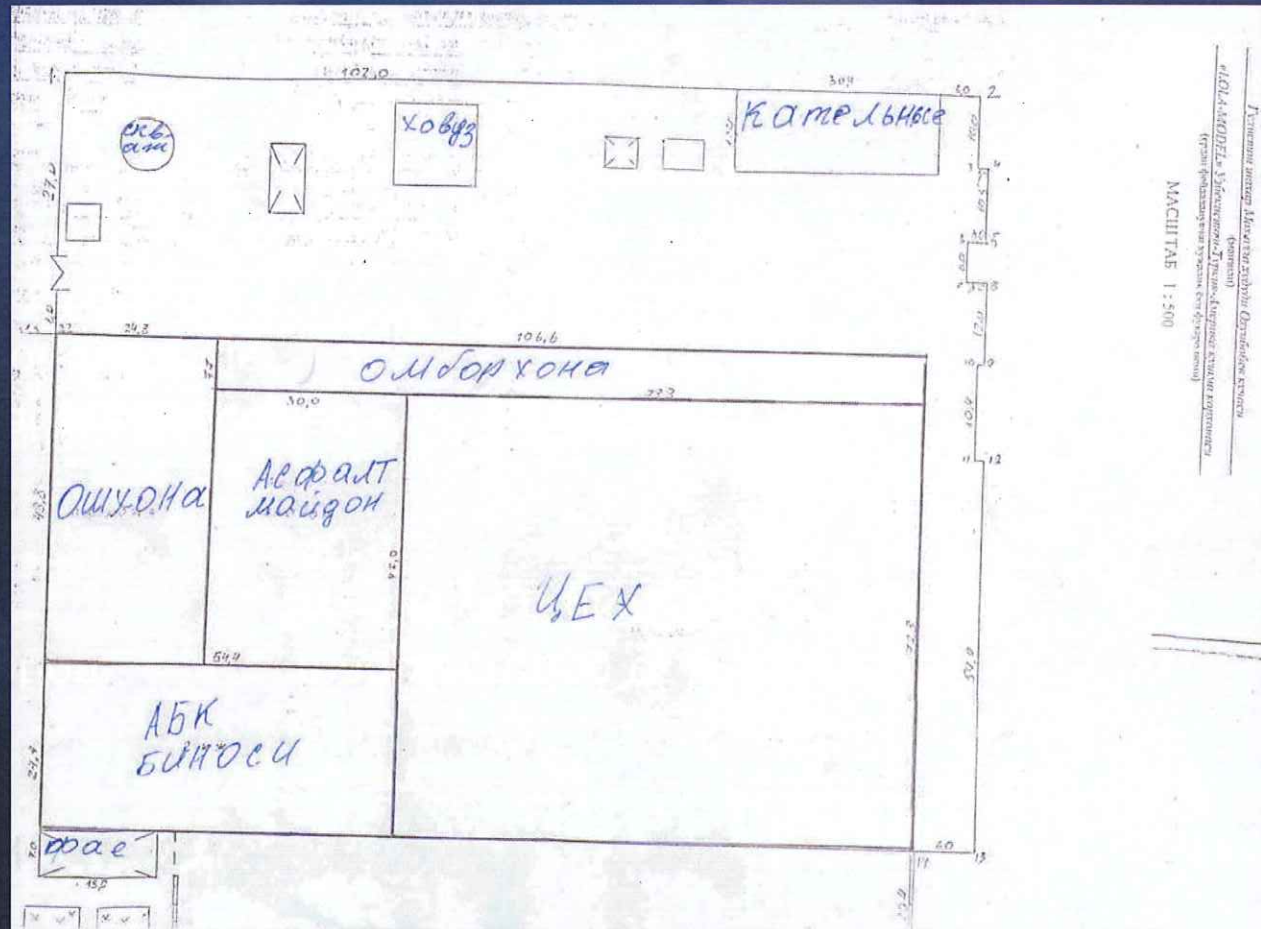

JV "Lola Model"

[79]

- Specialization manufacturing of knitted cloth
- Location Syr-Darya region, city of Guliston
- Capacity 40 pcs
- The area
 - Total area occupied - 1,7 hectares
- The area of buildings and structures - 1,3 hectares
- Facilities
 - infrastructure - 100 per cent
 - labor - 100 per cent
- Conditions of sale - a complex
- Distance
- The equipment (Model Japan) manufacture China, model Kintex, Brayzer, deterioration -25 per cent

JV "Lola Model"

[80]

JV "Lola Model"

[81]

JV "Lola Model"

[82]

JV "Lola Model"

[83]